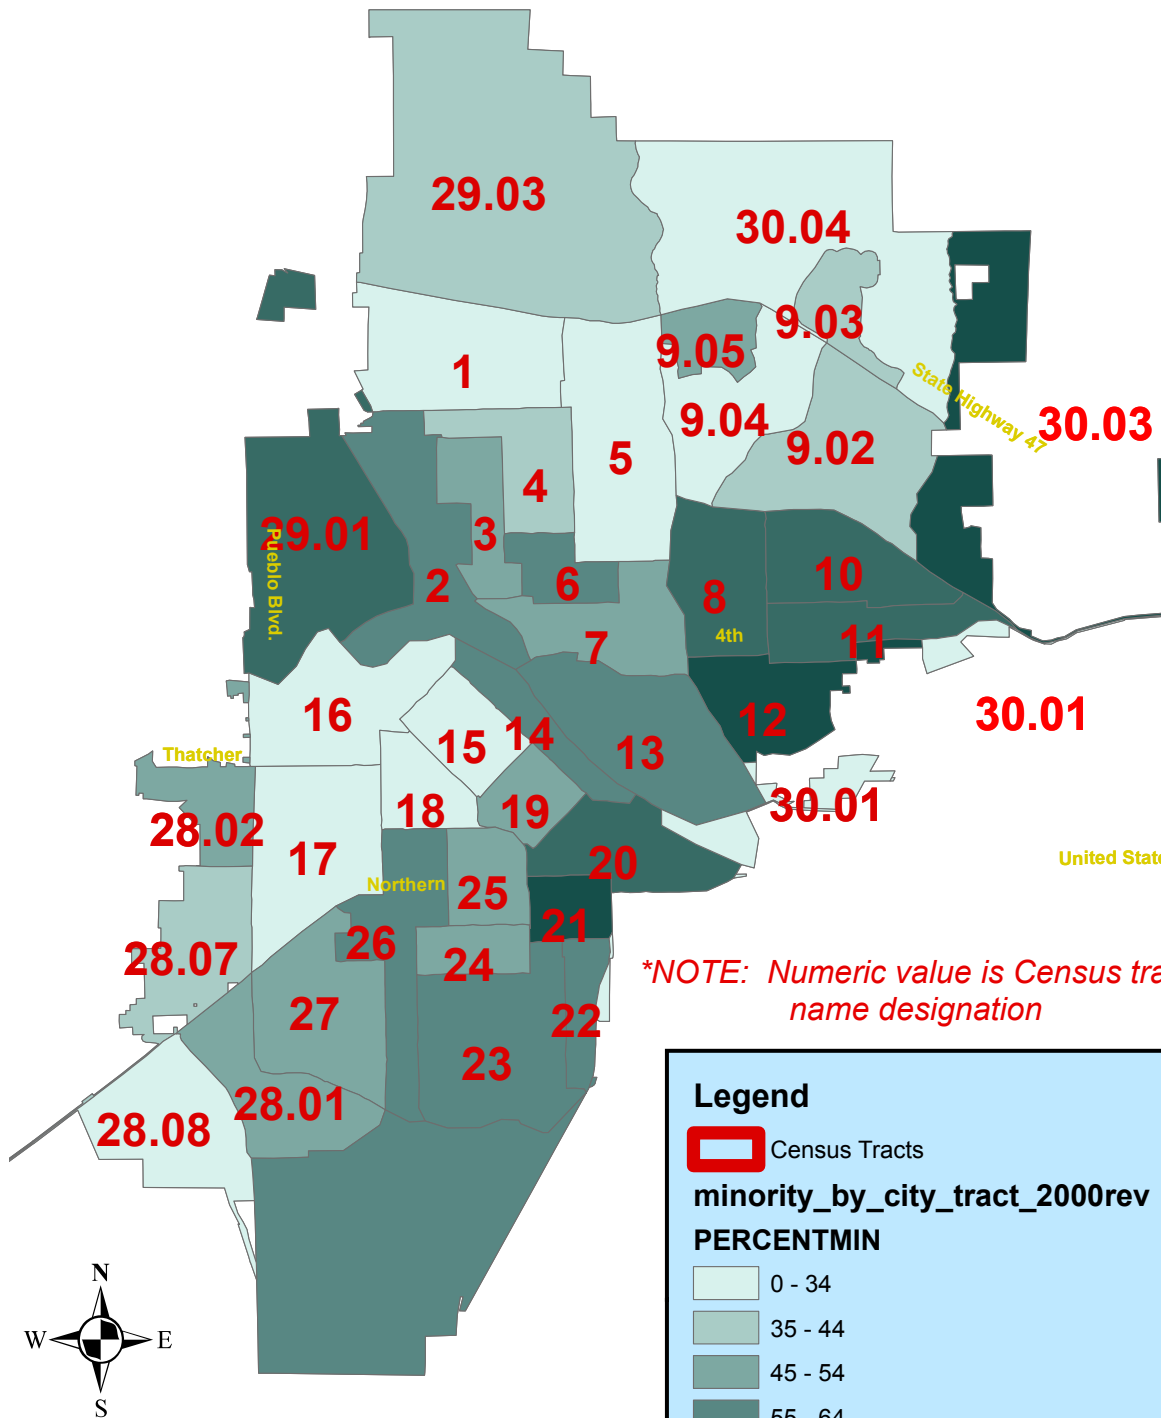

MINORITY DISTRIBUTION BY CENSUS TRACTS: CITY OF PUEBLO, CO., 2000 CENSUS*

Legend

Census Tracts

minority_by_city_tract_2000rev

PERCENTMIN

	0 - 34
	35 - 44
	45 - 54
	55 - 64
	65 - 74
	75 - 87