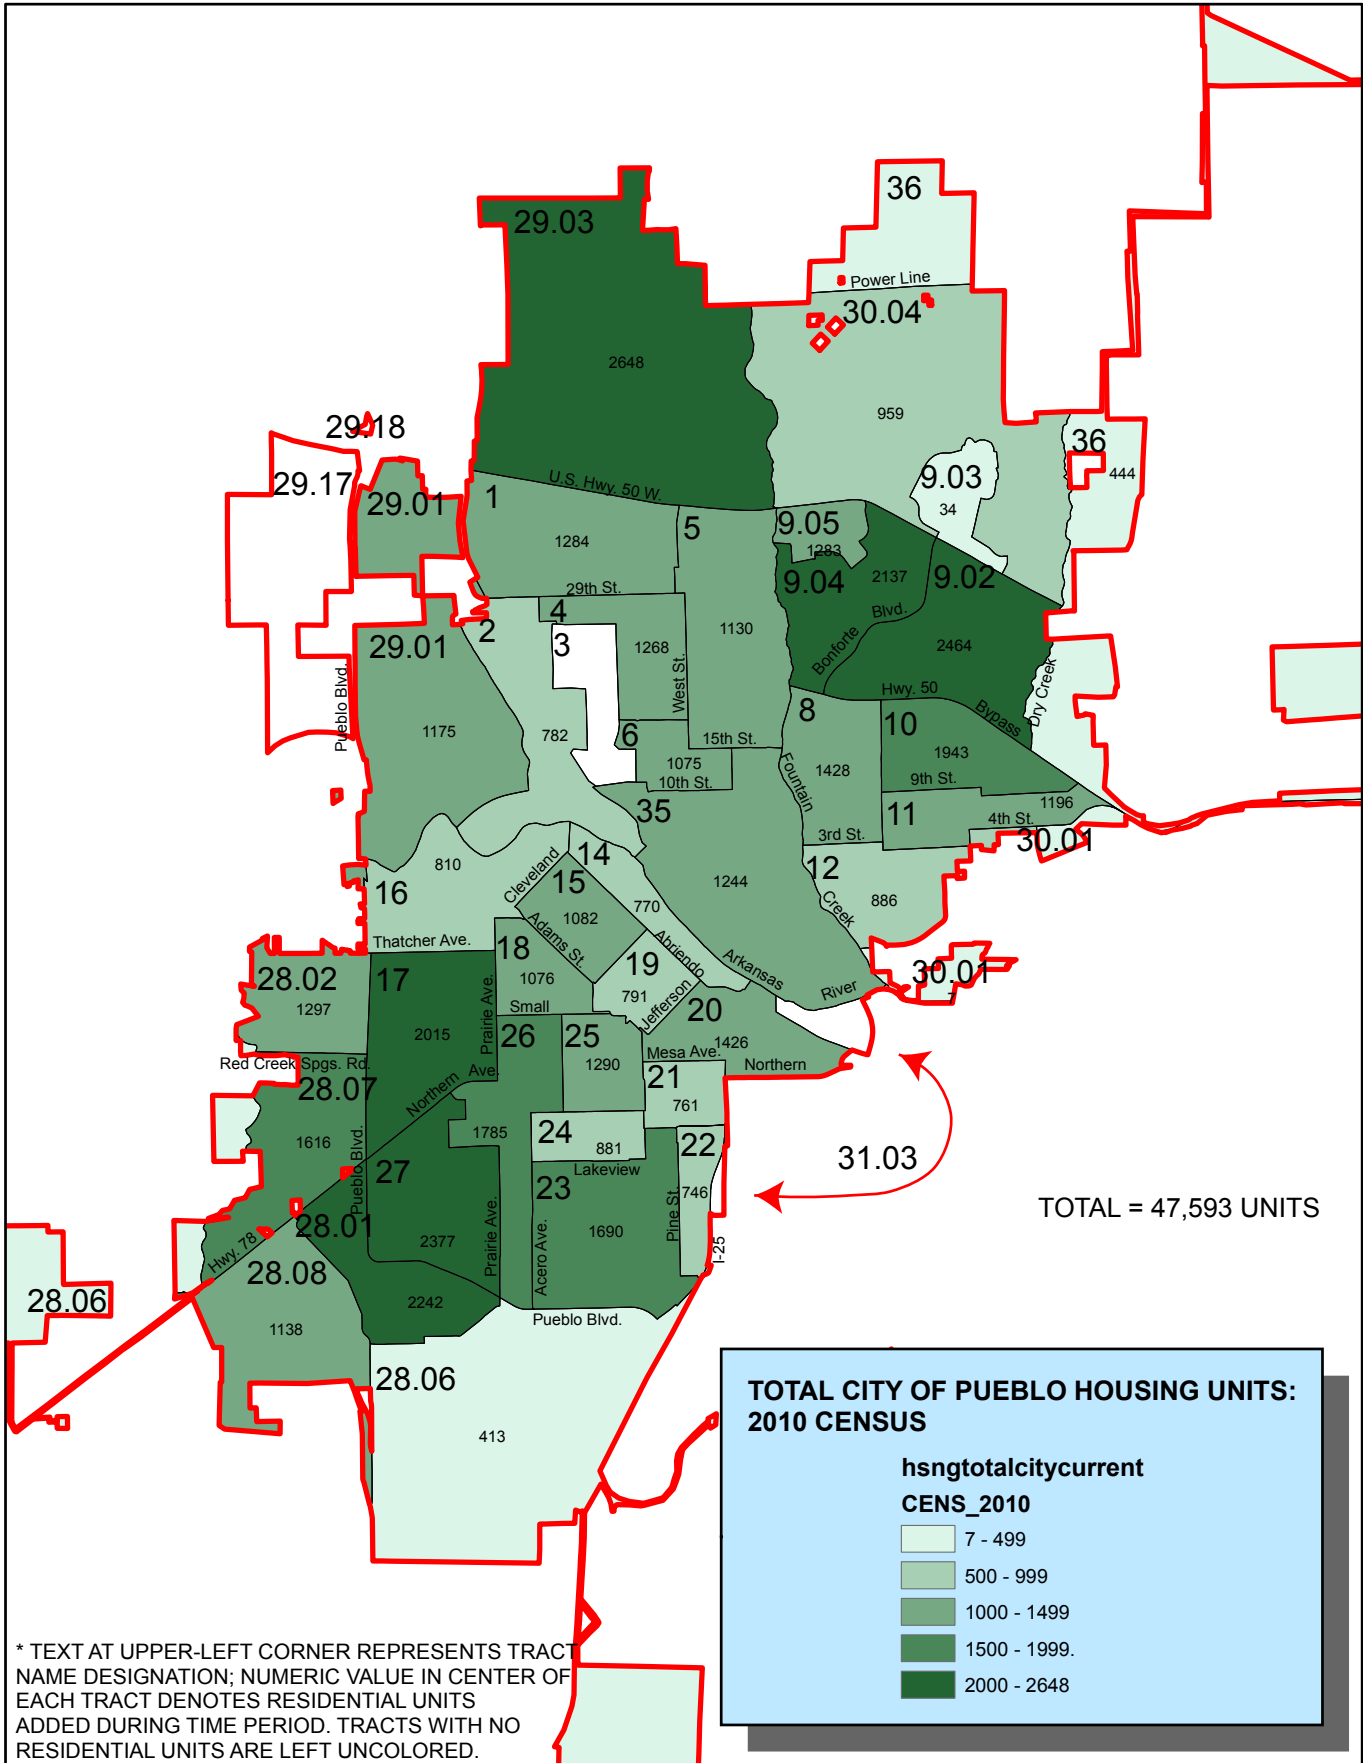

**TOTAL HOUSING UNITS IN CENSUS TRACTS,  
CITY OF PUEBLO, CO., 2010 CENSUS\***

TOTAL = 47,593 UNITS

\* TEXT AT UPPER-LEFT CORNER REPRESENTS TRACT NAME DESIGNATION; NUMERIC VALUE IN CENTER OF EACH TRACT DENOTES RESIDENTIAL UNITS ADDED DURING TIME PERIOD. TRACTS WITH NO RESIDENTIAL UNITS ARE LEFT UNCOLORED.