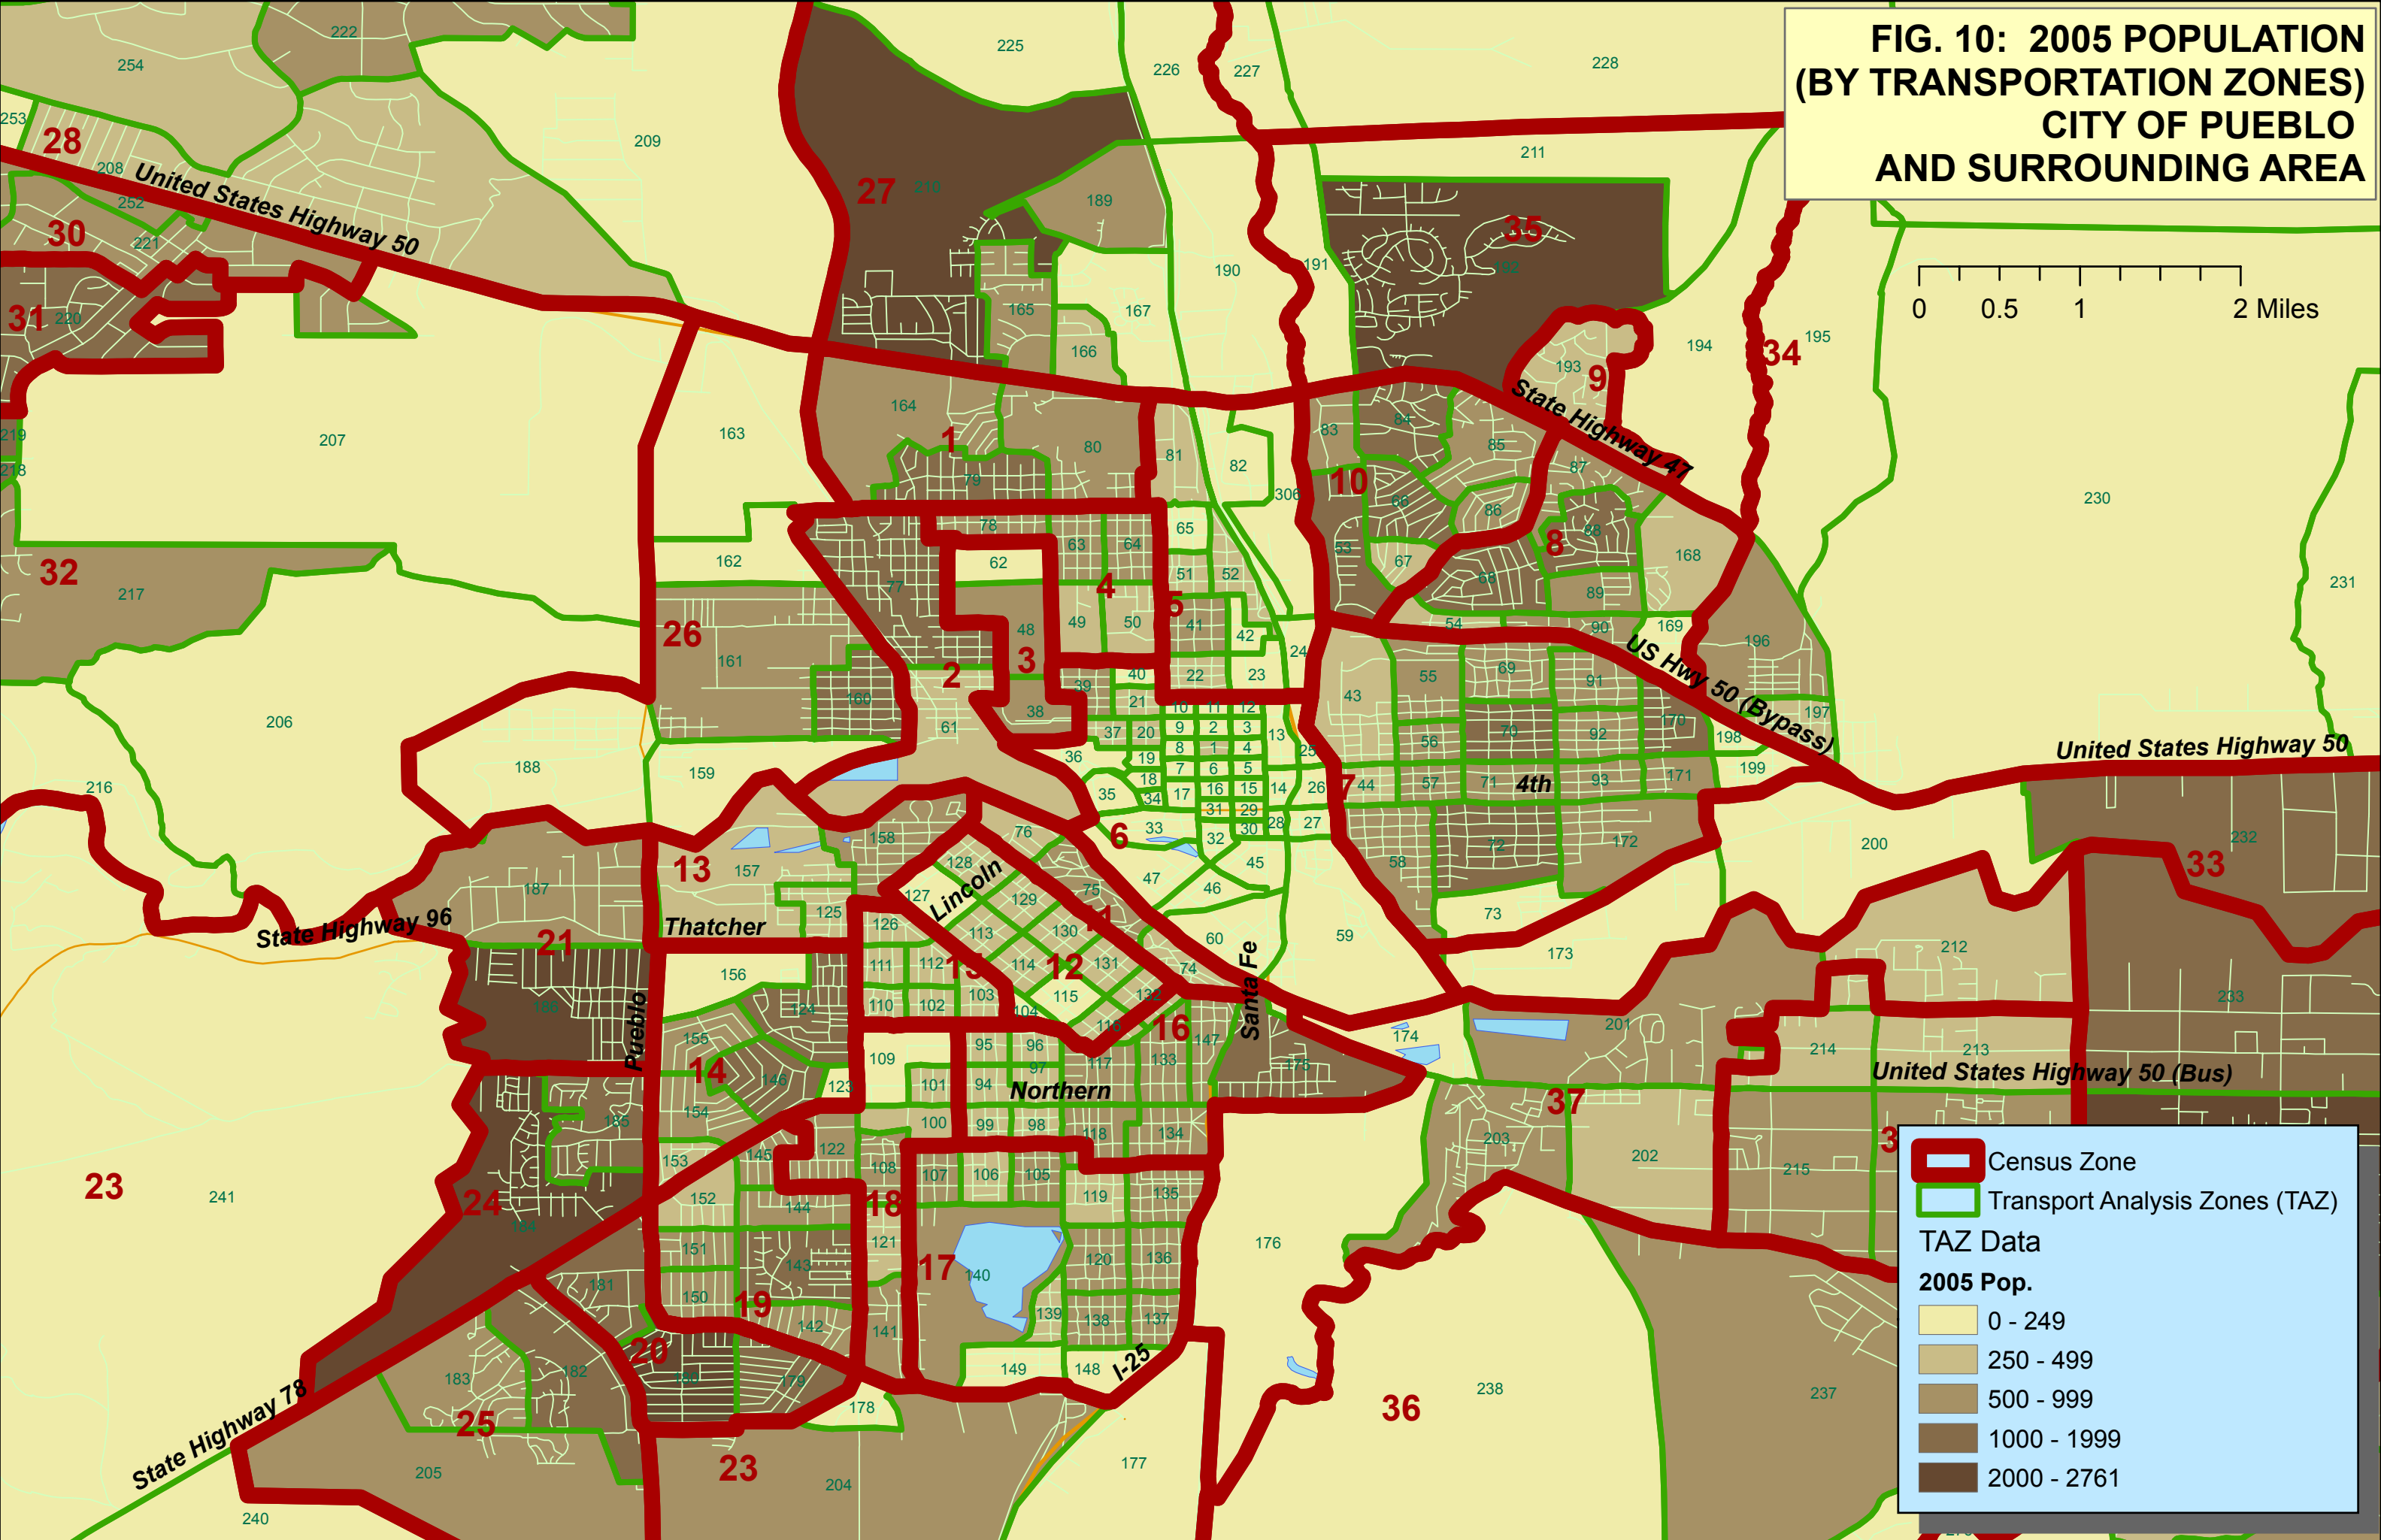

**FIG. 10: 2005 POPULATION  
(BY TRANSPORTATION ZONES)  
CITY OF PUEBLO  
AND SURROUNDING AREA**

**Legend**

- Census Zone
- Transport Analysis Zones (TAZ)

**TAZ Data**

**2005 Pop.**

- 0 - 249
- 250 - 499
- 500 - 999
- 1000 - 1999
- 2000 - 2761