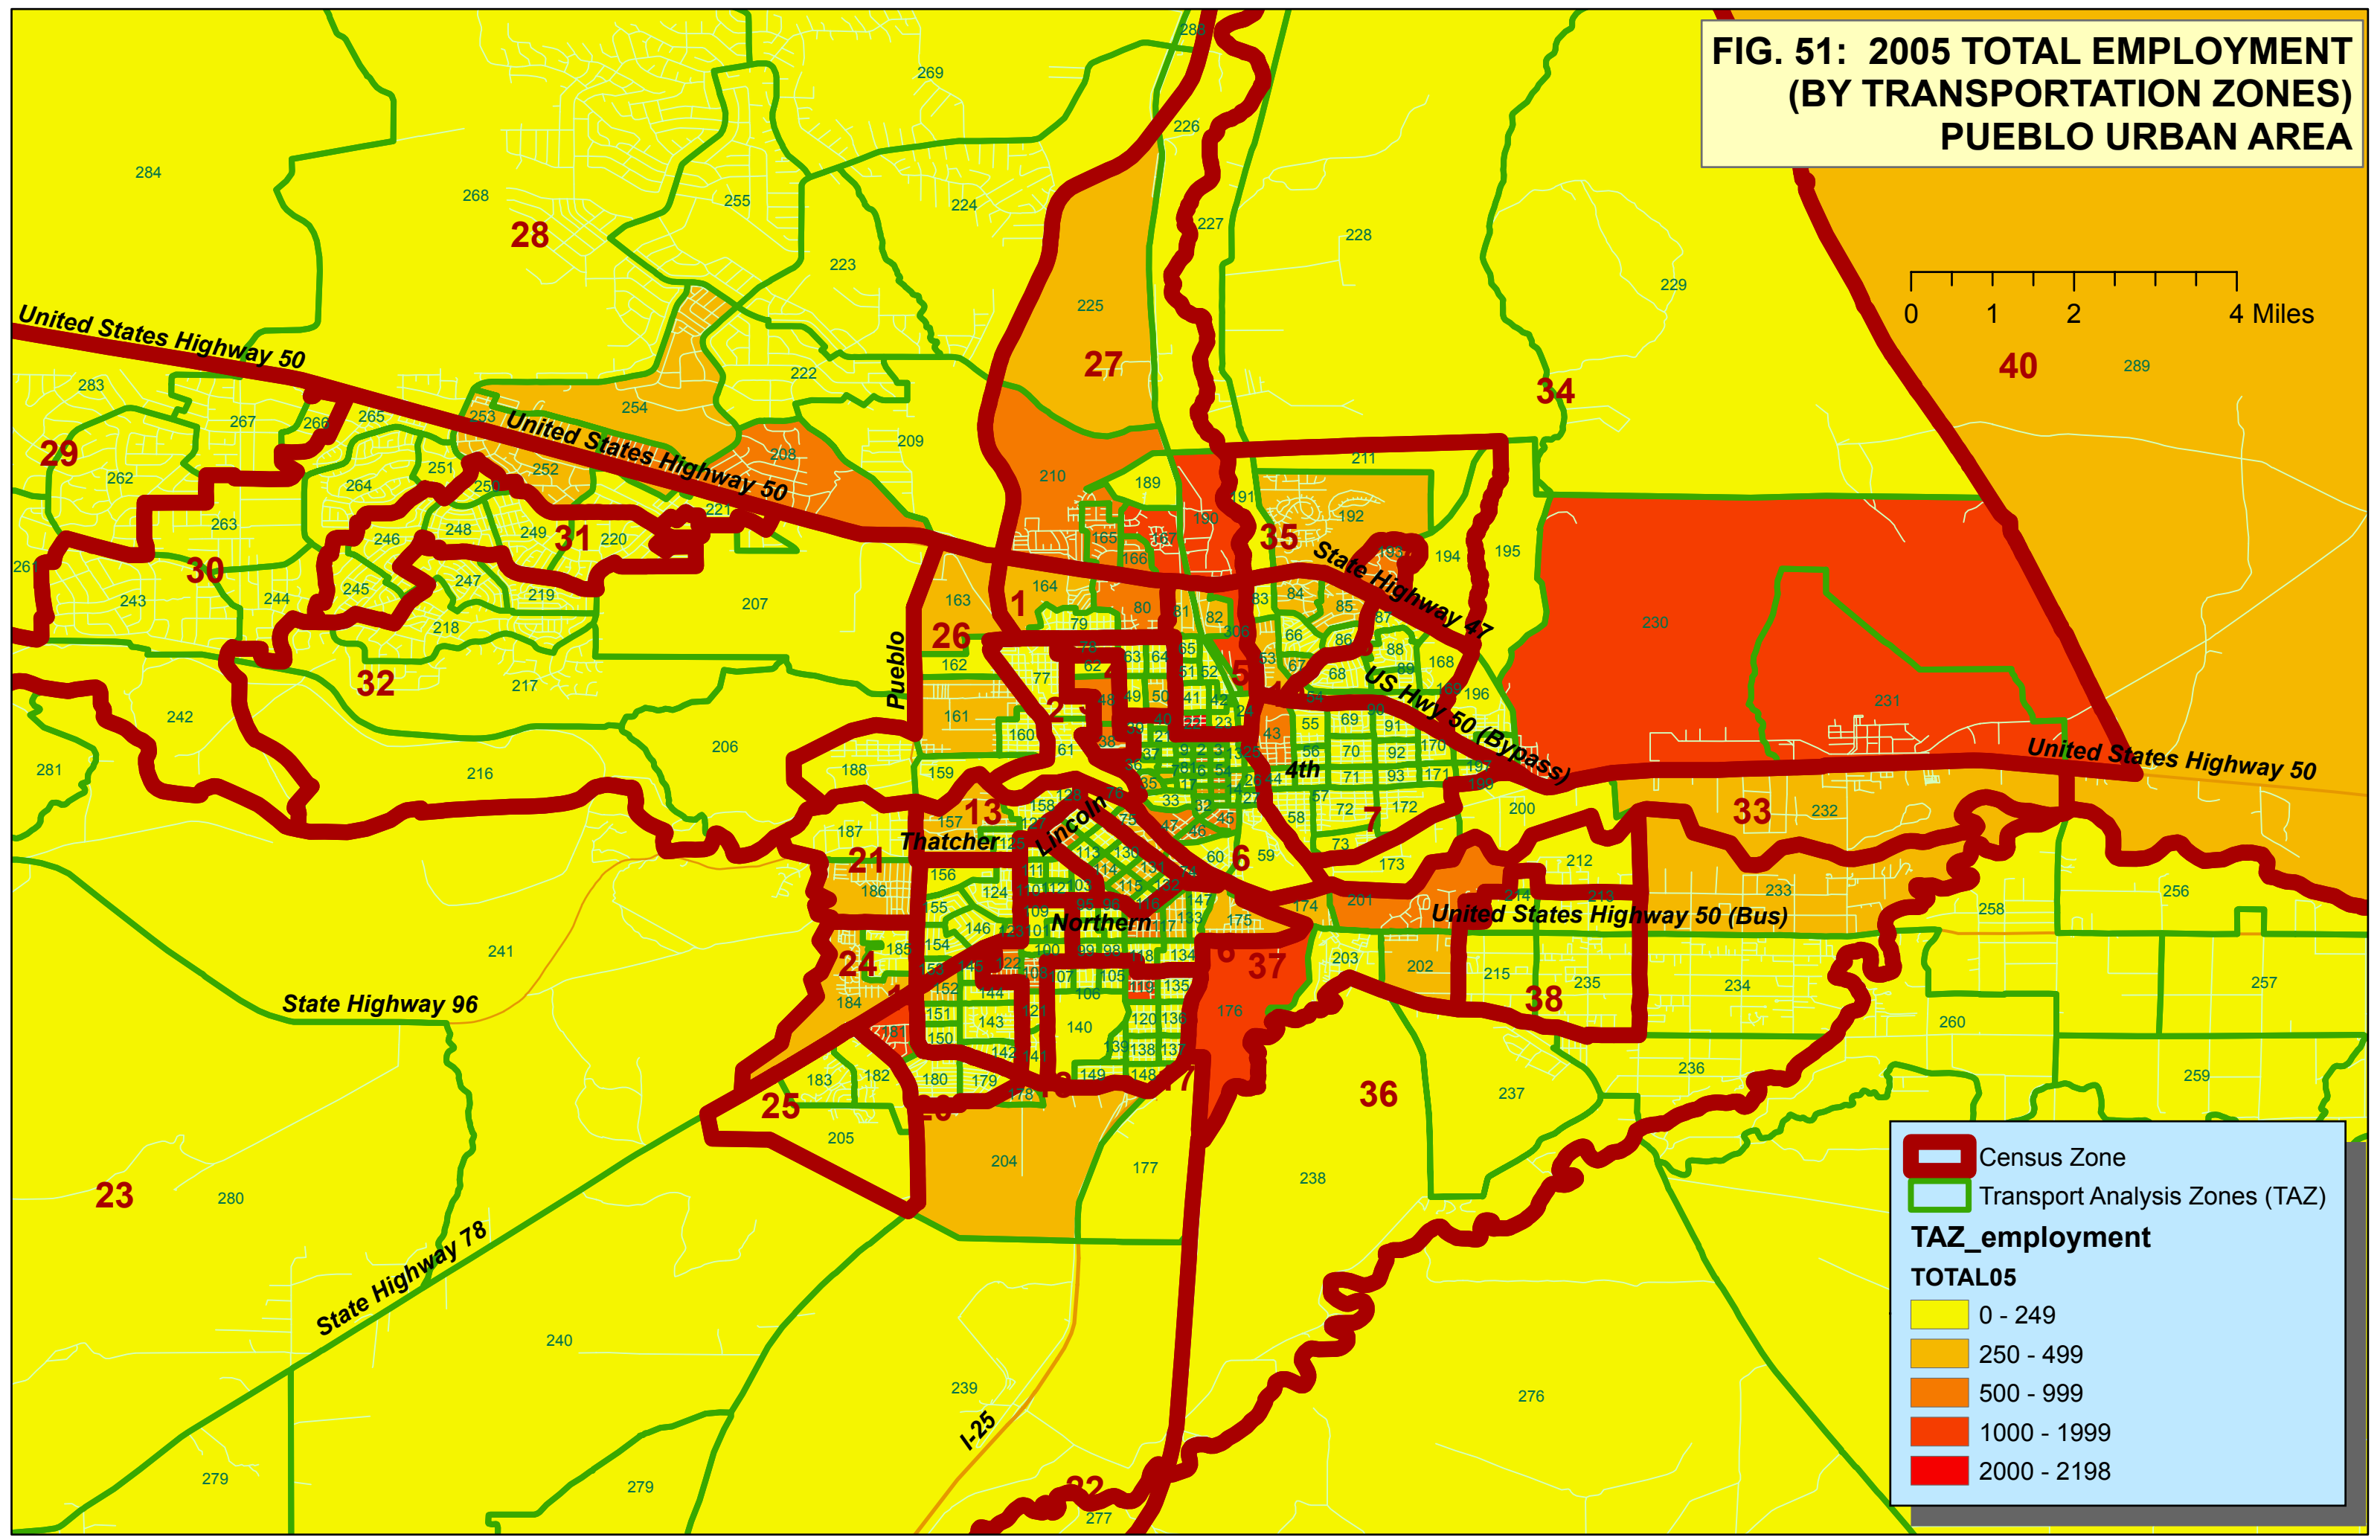

**FIG. 51: 2005 TOTAL EMPLOYMENT
(BY TRANSPORTATION ZONES)
PUEBLO URBAN AREA**

Legend

- Census Zone
- Transport Analysis Zones (TAZ)

TAZ_employment

TOTAL05

- 0 - 249
- 250 - 499
- 500 - 999
- 1000 - 1999
- 2000 - 2198